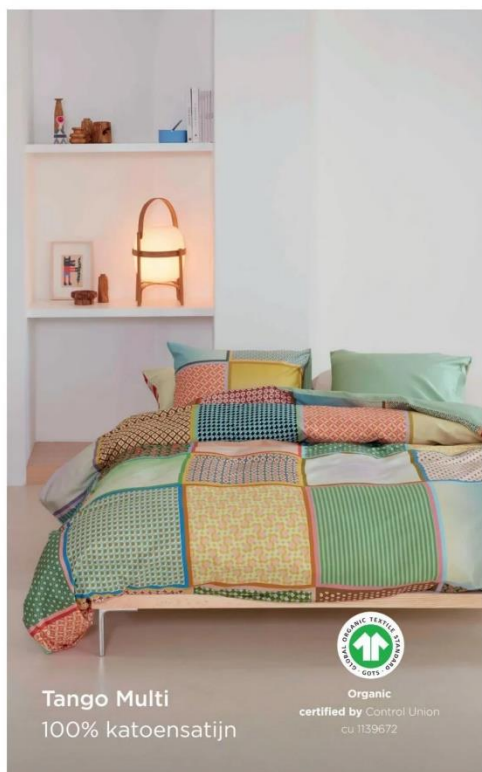

260 x 200/220 cm

€ 199,95

beddinghouse

DUTCH DESIGN

Love Song Natural
100% katoensatijn

Organic
certified by Control Union
cu 1139672

Tango Multi
100% katoensatijn

Organic
certified by Control Union
cu 1139672